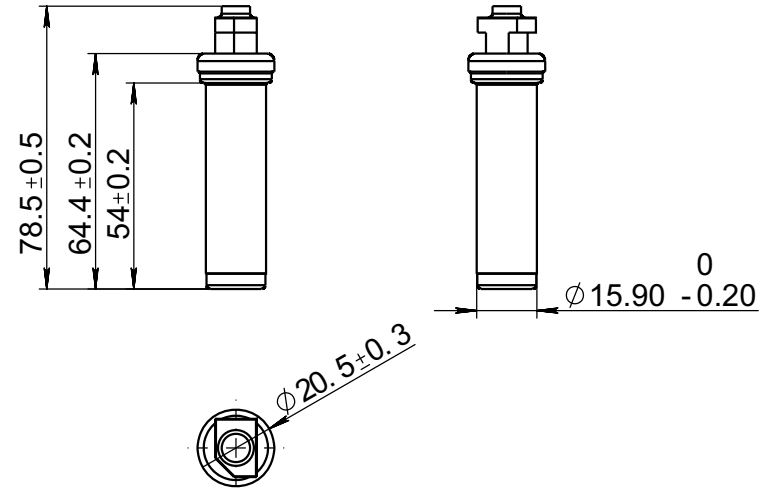

10247147

2650±20

2760±20

notch

					<h1 style="text-align: center;">10247147</h1>			
								<h2 style="text-align: center;">ABS sensor</h2>
Rev.	Sheet	Doc. No.	Sign.	Date	Letter	Weight	Scale	
								1:1
Dvlpd by						Sheet		
Chkd by						Sheets 1		
Tech. Ctrl								
Reg. Ctrl						PA66 reinforced nylon (black) + GF30		
Aprvd by								