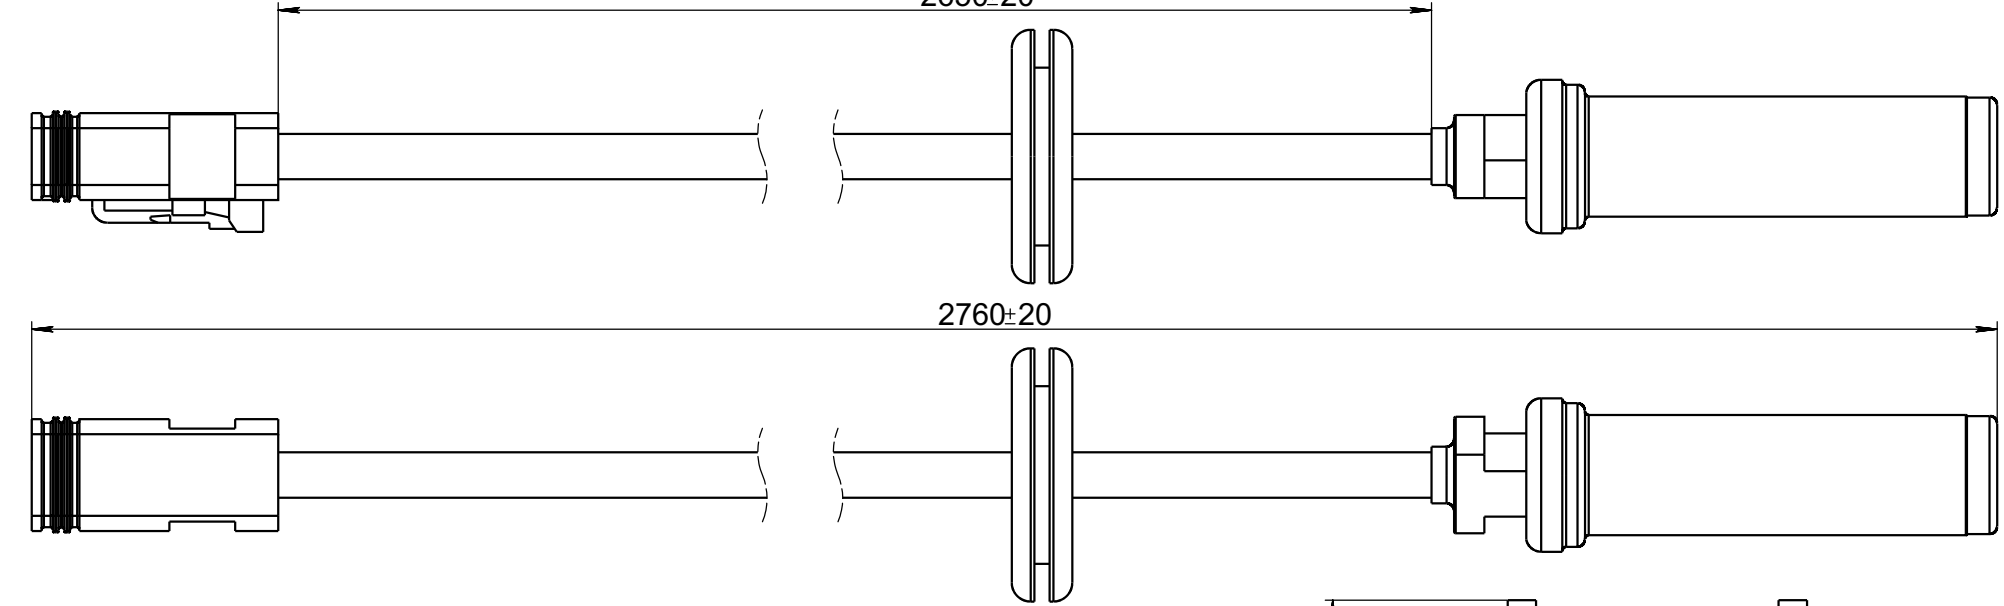

10247147

2650±20

2760±20

notch

					<h1 style="text-align: center;">10247147</h1>			
								<h2 style="text-align: center;">ABS sensor</h2>
Rev.	Sheet	Doc. No.	Sign.	Date	Letter	Weight	Scale	
								1:1
Dvlpd by						Sheet		
Chkd by						Sheets 1		
Tech. Ctrl								
Reg. Ctrl						PA66 reinforced nylon (black) + GF30		
Aprvd by								