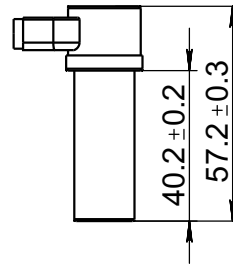

notch

					<h1 style="text-align: center;">10300072</h1>							
								<h2 style="text-align: center;">ABS sensor</h2>				
Rev.	Sheet	Doc. No.	Sign.	Date	Letter	Weight	Scale					
Dvlpd by Chkd by Tech. Ctrl					1:1							
								Reg. Ctrl		Sheet		Sheets 1
								Aprvd by				
PA66 reinforced nylon (black) + GF30												