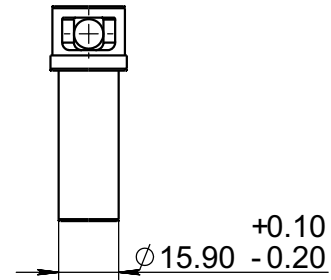

notch

					<h1 style="text-align: center;">10300072</h1>							
								<h2 style="text-align: center;">ABS sensor</h2>				
Rev.	Sheet	Doc. No.	Sign.	Date	Letter	Weight	Scale					
Dvlpd by Chkd by Tech. Ctrl					1:1							
								Reg. Ctrl		Sheet		Sheets 1
								Aprvd by				
PA66 reinforced nylon (black) + GF30												