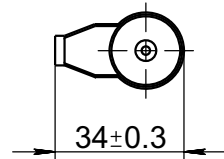

notch

					<h1 style="text-align: center;">10300072</h1>							
								<h2 style="text-align: center;">ABS sensor</h2>				
Rev.	Sheet	Doc. No.	Sign.	Date	Letter	Weight	Scale					
Dvlpd by Chkd by Tech. Ctrl					1:1							
								Reg. Ctrl		Sheet		Sheets 1
								Aprvd by				
PA66 reinforced nylon (black) + GF30												