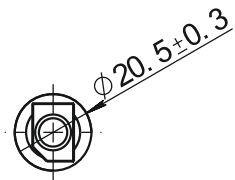

10329950

notch

					<h1 style="text-align: center;">10329950</h1>			
								<h2 style="text-align: center;">ABS sensor</h2>
Rev.	Sheet	Doc. No.	Sign.	Date	Letter	Weight	Scale	
								1:1
Dvlpd by						Sheet Sheets 1		
Chkd by								
Tech. Ctrl						PA66 reinforced nylon (black) + GF30		
Reg. Ctrl								
Aprvd by								