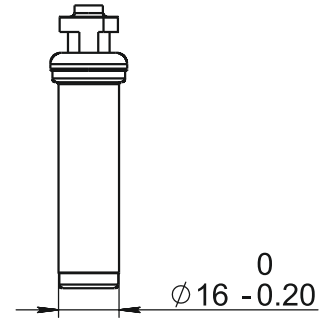

10329950

notch

					<h1 style="text-align: center;">10329950</h1>			
								<h2 style="text-align: center;">ABS sensor</h2>
Rev.	Sheet	Doc. No.	Sign.	Date	Letter	Weight	Scale	
								1:1
Dvlpd by						Sheet Sheets 1		
Chkd by								
Tech. Ctrl						PA66 reinforced nylon (black) + GF30		
Reg. Ctrl								
Aprvd by								