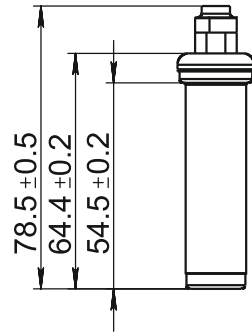

10329950

notch

					<h1 style="text-align: center;">10329950</h1>			
								<h2 style="text-align: center;">ABS sensor</h2>
Rev.	Sheet	Doc. No.	Sign.	Date	Letter	Weight	Scale	
								1:1
Dvlpd by						Sheet Sheets 1		
Chkd by								
Tech. Ctrl						PA66 reinforced nylon (black) + GF30		
Reg. Ctrl								
Aprvd by								