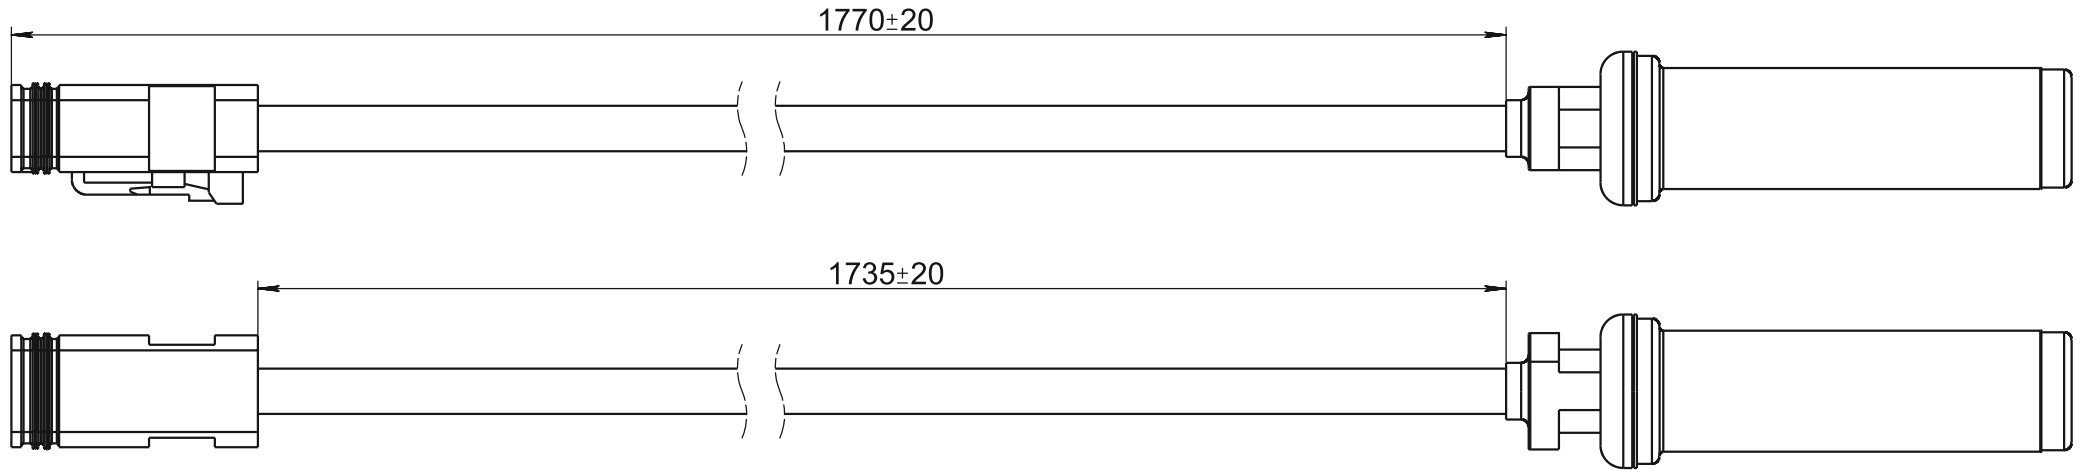

10329950

notch

					<h1 style="text-align: center;">10329950</h1>			
								<h2 style="text-align: center;">ABS sensor</h2>
Rev.	Sheet	Doc. No.	Sign.	Date	Letter	Weight	Scale	
								1:1
Dvlpd by						Sheet Sheets 1		
Chkd by								
Tech. Ctrl						PA66 reinforced nylon (black) + GF30		
Reg. Ctrl								
Aprvd by								