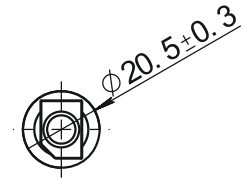

10329960

					<h1 style="text-align: center;">10329960</h1>			
								<h2 style="text-align: center;">ABS sensor</h2>
Rev.	Sheet	Doc. No.	Sign.	Date	Letter	Weight	Scale	
								1:1
Dvlpd by						Sheet		
Chkd by						Sheets 1		
Tech. Ctrl								
Reg. Ctrl						PA66 reinforced nylon (black) + GF30		
Aprvd by								