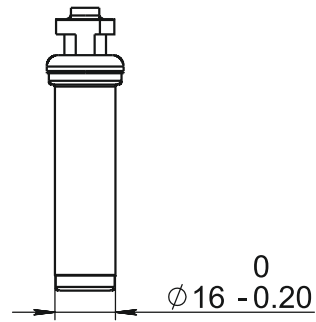

10329960

					<h1 style="text-align: center;">10329960</h1>			
								<h2 style="text-align: center;">ABS sensor</h2>
Rev.	Sheet	Doc. No.	Sign.	Date	Letter	Weight	Scale	
								1:1
Dvlpd by						Sheet		
Chkd by						Sheets 1		
Tech. Ctrl								
Reg. Ctrl						PA66 reinforced nylon (black) + GF30		
Aprvd by								