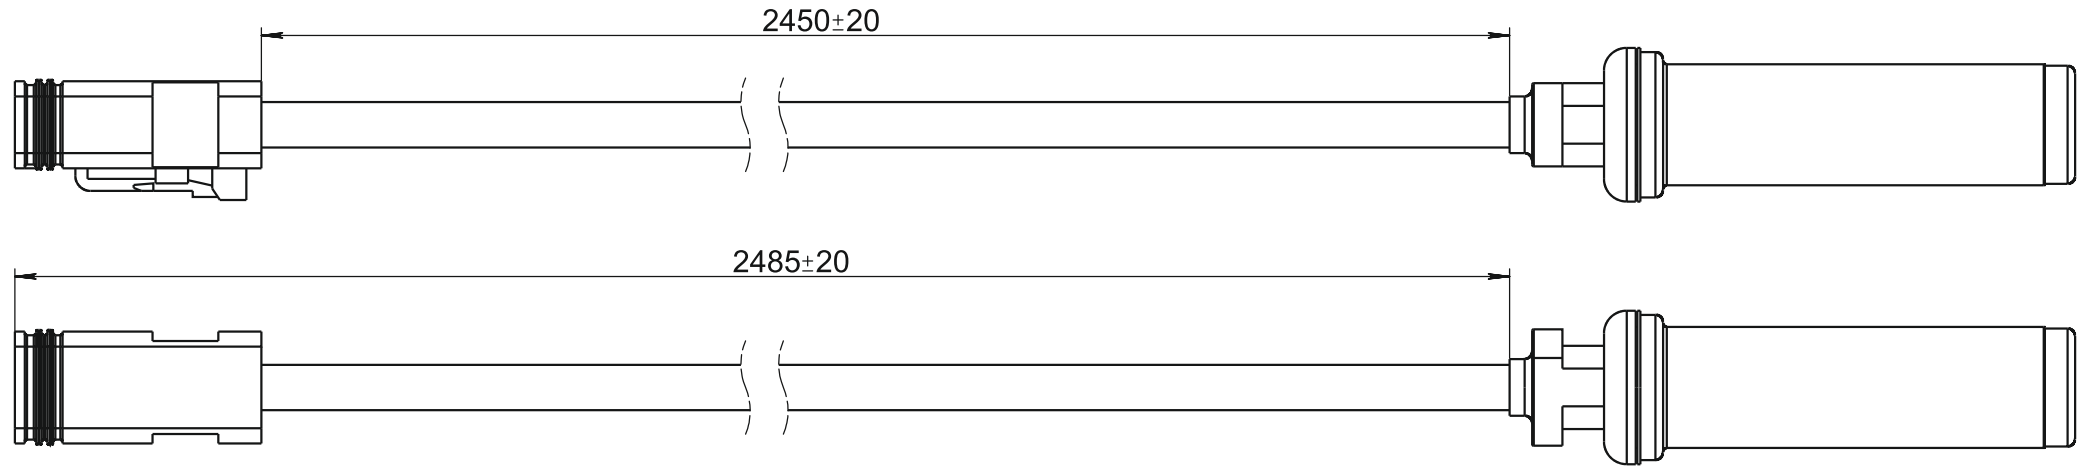

10329960

					<h1 style="text-align: center;">10329960</h1>			
								<h2 style="text-align: center;">ABS sensor</h2>
Rev.	Sheet	Doc. No.	Sign.	Date	Letter	Weight	Scale	
								1:1
Dvlpd by						Sheet		
Chkd by						Sheets 1		
Tech. Ctrl								
Reg. Ctrl						PA66 reinforced nylon (black) + GF30		
Aprvd by								