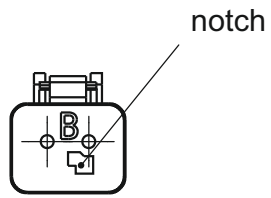

10329960

					<h1 style="text-align: center;">10329960</h1>			
								<h2 style="text-align: center;">ABS sensor</h2>
Rev.	Sheet	Doc. No.	Sign.	Date	Letter	Weight	Scale	
								1:1
Dvlpd by						Sheet		
Chkd by						Sheets 1		
Tech. Ctrl								
Reg. Ctrl						PA66 reinforced nylon (black) + GF30		
Aprvd by								