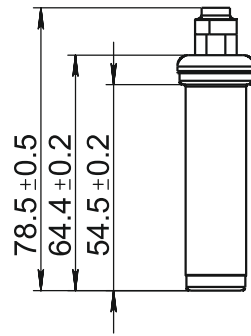

10329960

					<h1 style="text-align: center;">10329960</h1>			
								<h2 style="text-align: center;">ABS sensor</h2>
Rev.	Sheet	Doc. No.	Sign.	Date	Letter	Weight	Scale	
								1:1
Dvlpd by						Sheet		
Chkd by						Sheets 1		
Tech. Ctrl								
Reg. Ctrl						PA66 reinforced nylon (black) + GF30		
Aprvd by								