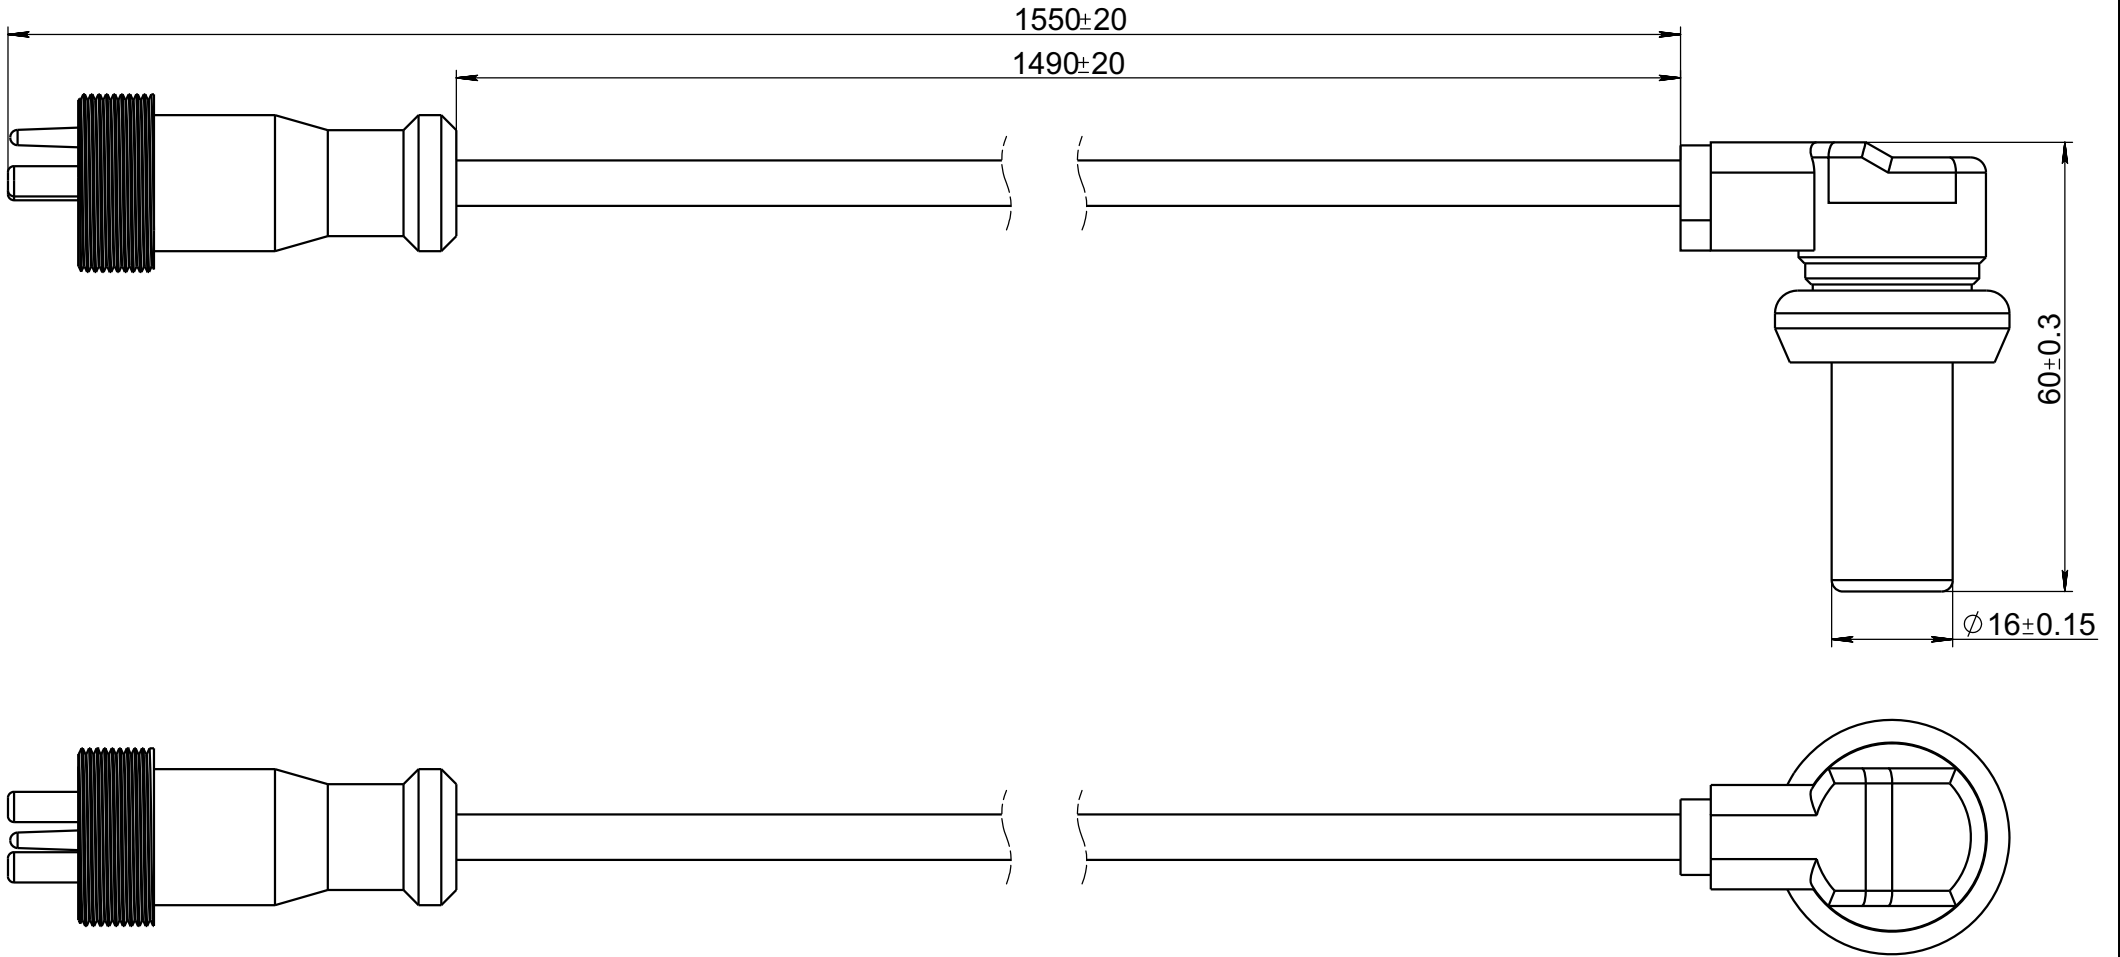

11130220

11130220

Rev.	Sheet	Doc. No.	Sign.	Date

Crankshaft position sensor

Letter	Weight	Scale
		1:1

PA66 reinforced nylon (black) + GF30

Sheet 1 Sheets 1