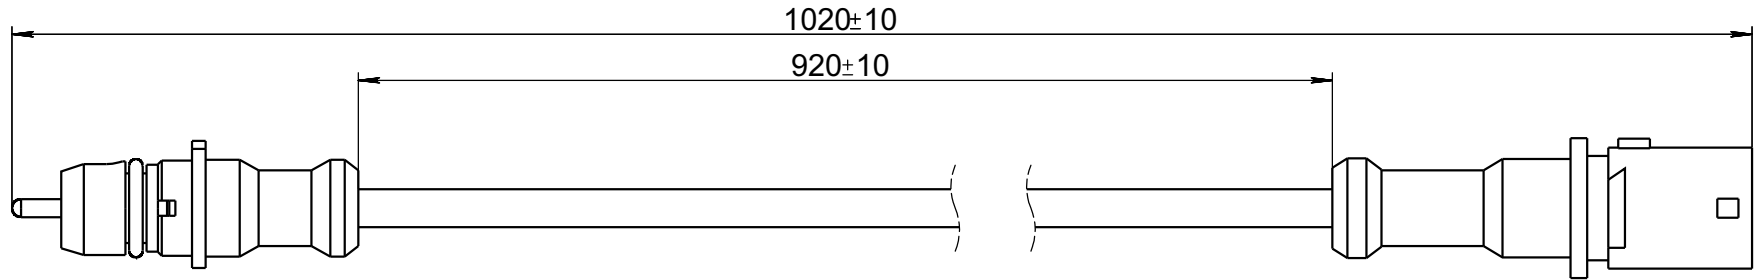

0800Z1Z6

Basic	0.5 ~3	>3~6	>6~30	>30~120	>120~400	>400
Tolerance	±0.1	±0.1	±0.2	±0.3	±0.5	±0.8

					<h1>97120080</h1>			
Rev.	Sheet	Doc. No.	Sign.	Date	<h2>Connection cable, ABS</h2>	Letter	Weight	Scale
Dvlpd by								1:1
Chkd by								
Tech. Ctrl						Sheet	Sheets 1	
Reg. Ctrl					PA66 reinforced nylon (black) + GF30			
Aprvd by								