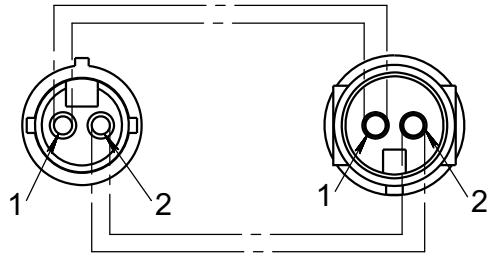

0800Z1Z6

Basic	0.5 ~3	>3~6	>6~30	>30~120	>120~400	>400
Tolerance	±0.1	±0.1	±0.2	±0.3	±0.5	±0.8

					<h1>97120080</h1>			
Rev.	Sheet	Doc. No.	Sign.	Date	<h2>Connection cable, ABS</h2>	Letter	Weight	Scale
Dvlpd by								1:1
Chkd by								
Tech. Ctrl						Sheet	Sheets 1	
Reg. Ctrl					PA66 reinforced nylon (black) + GF30			
Aprvd by								