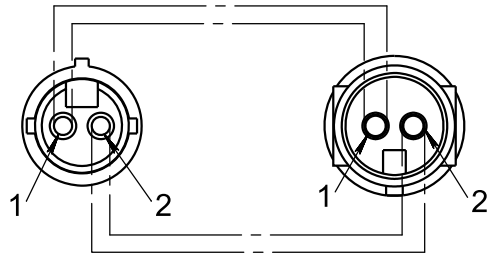

97120230

Basic	0.5~3	>3~6	>6~30	>30~120	>120~400	>400
Tolerance	± 0.1	± 0.1	± 0.2	± 0.3	± 0.5	± 0.8

					<h1>97120230</h1>			
Rev.	Sheet	Doc. No.	Sign.	Date	<h2>Connecting cable, ABS</h2>	Letter	Weight	Scale
Dvlpd by								1:1
Chkd by								
Tech. Ctrl						Sheet	Sheets 1	
Reg. Ctrl					PA66 reinforced nylon (black) + GF30			
Aprvd by								