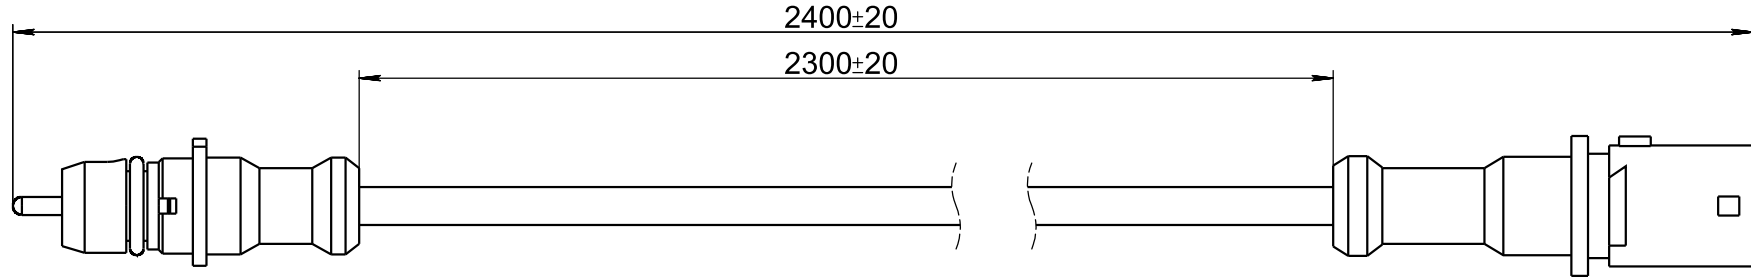

97120230

Basic	0.5~3	>3~6	>6~30	>30~120	>120~400	>400
Tolerance	± 0.1	± 0.1	± 0.2	± 0.3	± 0.5	± 0.8

					<h1>97120230</h1>			
Rev.	Sheet	Doc. No.	Sign.	Date	<h2>Connecting cable, ABS</h2>	Letter	Weight	Scale
Dvlpd by								1:1
Chkd by								
Tech. Ctrl						Sheet	Sheets 1	
Reg. Ctrl					PA66 reinforced nylon (black) + GF30			
Aprvd by								