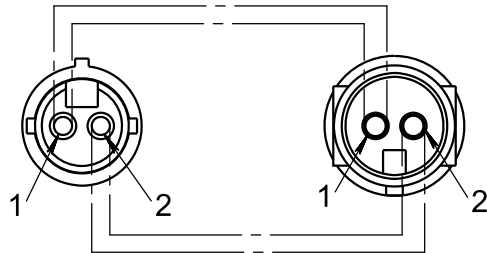

97120300

Basic	0.5~3	>3~6	>6~30	>30~120	>120~400	>400
Tolerance	± 0.1	± 0.1	± 0.2	± 0.3	± 0.5	± 0.8

					<h1>97120300</h1>		
Rev.	Sheet	Doc. No.	Sign.	Date	<h2>Connecting cable, ABS</h2>		
Dvlpd by							
Chkd by							
Tech. Ctrl							
Reg. Ctrl					PA66 reinforced nylon (black) + GF30		
Aprvd by							
					Sheet	Sheets 1	