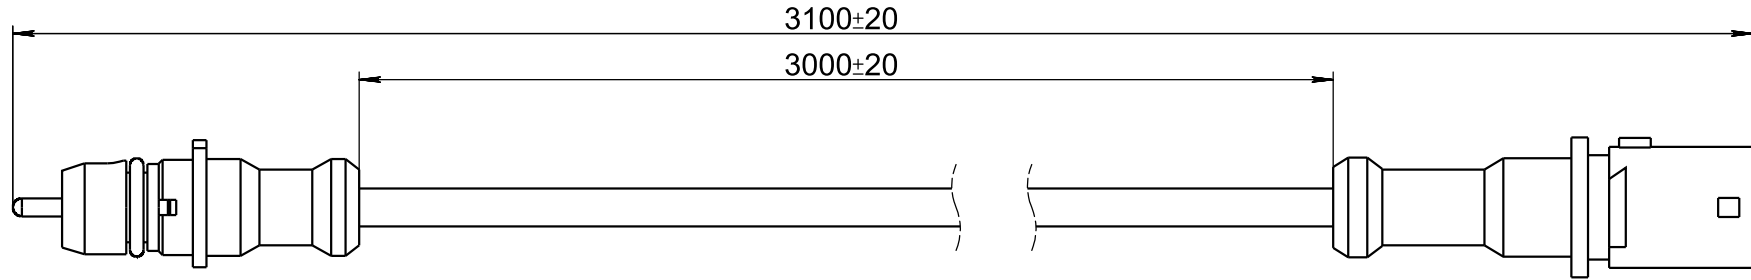

97120300

Basic	0.5~3	>3~6	>6~30	>30~120	>120~400	>400
Tolerance	± 0.1	± 0.1	± 0.2	± 0.3	± 0.5	± 0.8

					<h1>97120300</h1>		
Rev.	Sheet	Doc. No.	Sign.	Date	<h2>Connecting cable, ABS</h2>		
Dvlpd by							
Chkd by							
Tech. Ctrl							
Reg. Ctrl					PA66 reinforced nylon (black) + GF30		
Aprvd by							
					Sheet	Sheets 1	