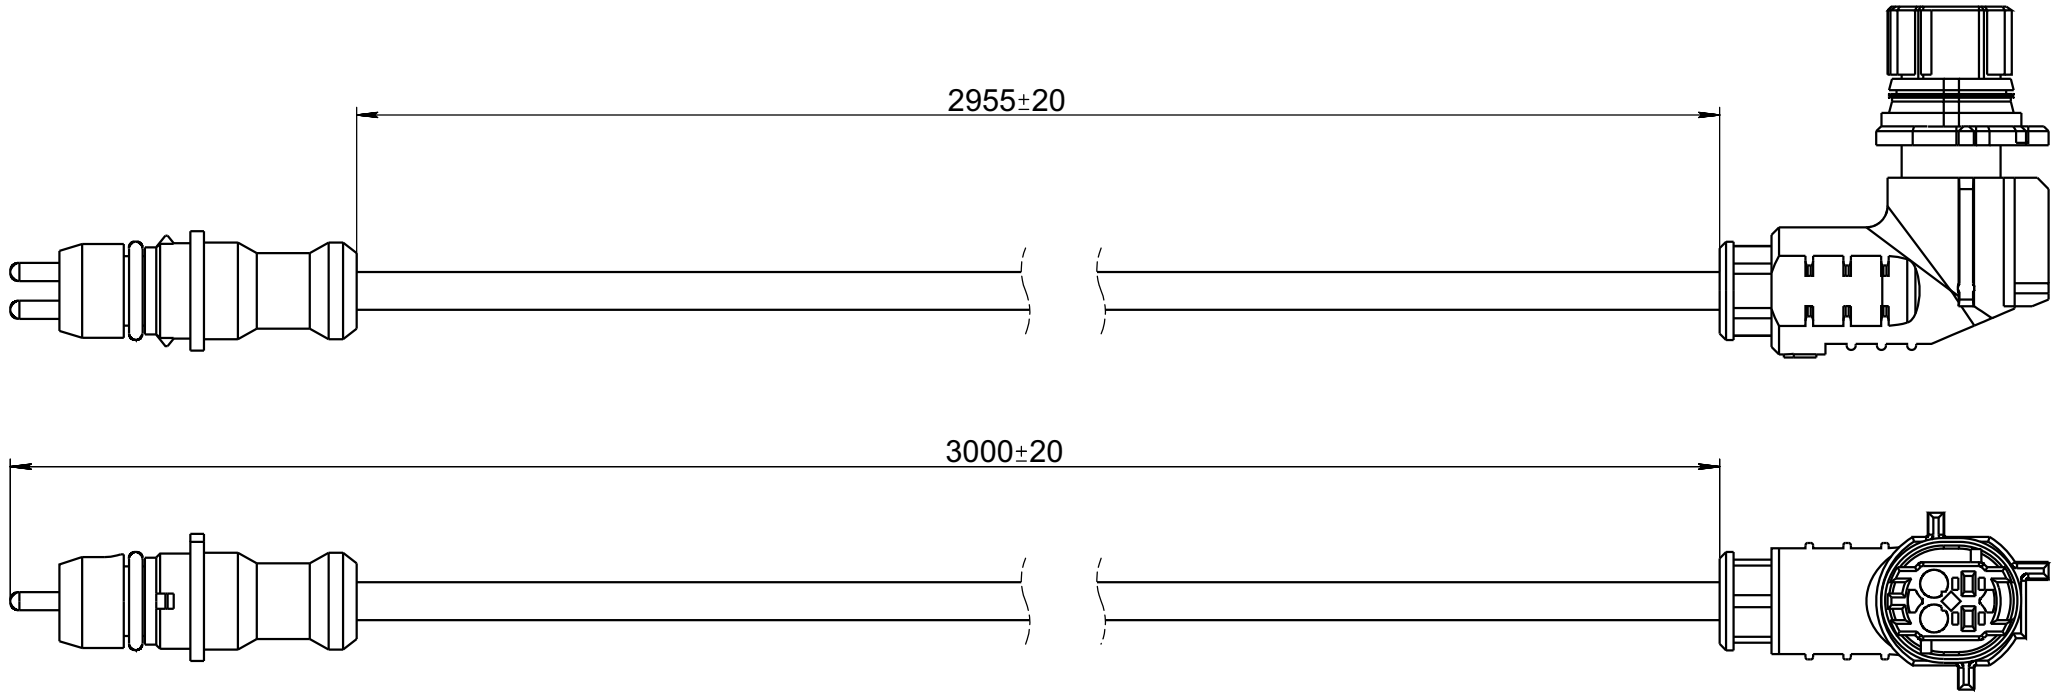

97230300

97230300

Rev.	Sheet	Doc. No.	Sign.	Date

Connection cable, ABS

PA66 reinforced nylon
(black) + GF30

Letter	Weight	Scale
		1:1
Sheet	Sheets 1	